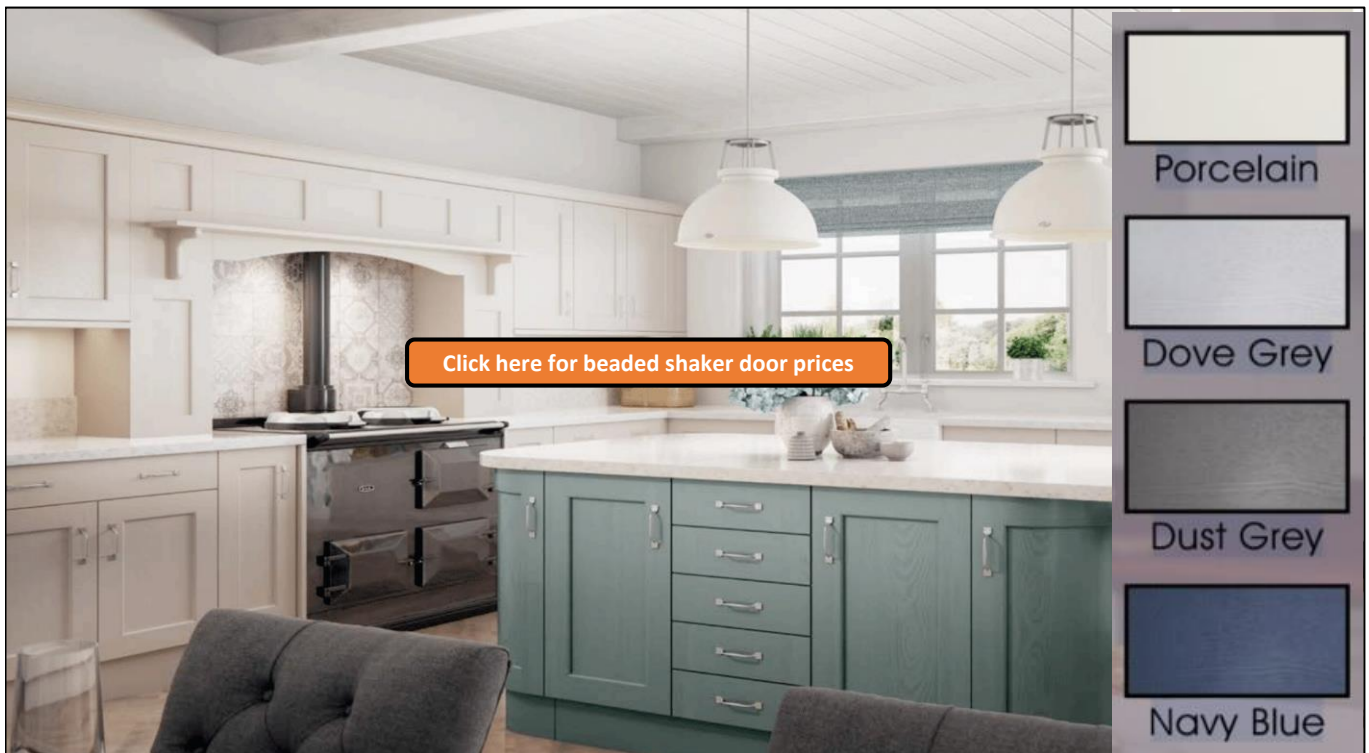

Solid Ash full overlay traditional shaker doors

Stock colours

NAVY BLUE

DUST GREY

DESCRIPTION	Height		Width	Price excluding VAT PRIMED SANDED	STOCK COLOUR	BESPOKE COLOUR
Oven blank	110	x	595	£22.47	£24.55	£37.84
Plain drawer front	140	x	295	£19.43	£20.24	£32.59
Plain drawer front	140	x	395	£20.37	£21.32	£35.83
Plain drawer front	140	x	445	£20.96	£23.16	£36.54
Plain drawer front	140	x	495	£21.40	£25.34	£37.15
Plain drawer front	140	x	595	£22.64	£29.00	£38.43
Plain drawer front	140	x	795	£33.20	£39.22	£45.63
Plain drawer front	140	x	895	£34.90	£43.95	£45.80
Plain drawer front	140	x	995	£37.32	£47.39	£49.67
Plain drawer front	175	x	395	£21.88	£24.11	£37.65
Plain drawer front	175	x	495	£23.73	£30.08	£39.54
Plain drawer front	175	x	595	£26.38	£33.92	£42.19
Shaker Drawer front	283	x	495	£38.35	£42.55	£55.67
Shaker Drawer front	283	x	595	£43.13	£47.59	£63.61
Shaker Drawer front	283	x	795	£54.12	£56.83	£79.42
Shaker Drawer front	283	x	895	£57.33	£62.15	£86.18
Shaker Drawer front	283	x	995	£61.99	£67.15	£93.71
Shaker Drawer front	355	x	495	£42.63	£47.05	£63.65
Shaker Drawer front	355	x	595	£47.27	£53.06	£71.42
Shaker Drawer front	355	x	795	£60.92	£66.12	£88.22
Shaker Drawer front	355	x	895	£66.28	£72.06	£99.88
Shaker Drawer front	355	x	995	£70.37	£77.00	£104.50
Traditional shaker door	450	x	595	£54.12	£61.08	£86.73
Traditional shaker door	495	x	595	£57.86	£65.97	£90.77
Traditional shaker door	570	x	295	£41.92	£45.98	£62.71
Traditional shaker door	570	x	395	£48.85	£54.87	£79.32
Traditional shaker door	570	x	445	£52.44	£58.71	£86.56
Traditional shaker door	570	x	495	£55.65	£64.49	£89.57
Traditional shaker door	570	x	595	£62.90	£70.78	£99.62

[Click here for beaded shaker door prices](#)

- 
Porcelain
- 
Dove Grey
- 
Dust Grey
- 
Navy Blue