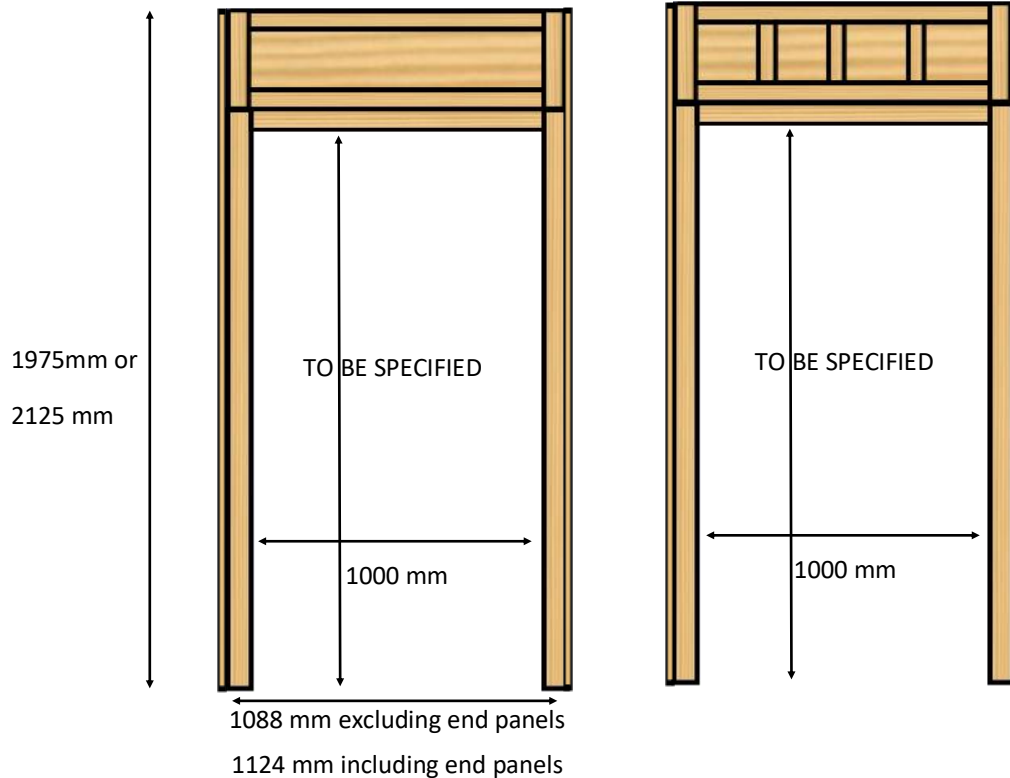

Shaker top box assembly

INTERNAL	LIST	INC
WIDTH	PRICE	VAT
1000	£788	£934
BESPOKE WIDTH	£936	£1123

Cottage top box assembly

INTERNAL	LIST	INC
WIDTH	PRICE	VAT
1000	£746	£895
BESPOKE WIDTH	£884	£1061

Plain top box assembly

INTERNAL	LIST	INC
WIDTH	PRICE	VAT
1000	£700	£840
BESPOKE WIDTH	£824	£989

Bottle assembly

INTERNAL	LIST	INC
WIDTH	PRICE	VAT
1000	£450	£540
BESPOKE WIDTH	£512	£614

End & closing panels for the assembly	LIST PRICE	INCLUDING VAT
Plain end panels	£100	£120
T&G end panels	£150	£180
Plain cornice	£20	£24
Royal cornice	£35	£42