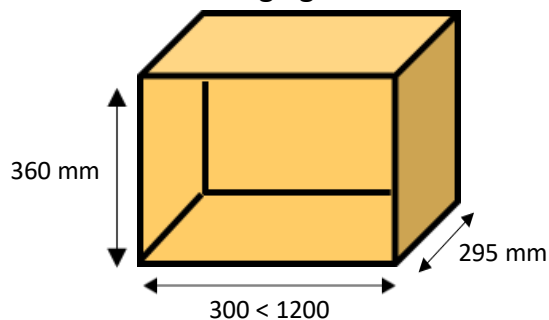

Bridging cabinets