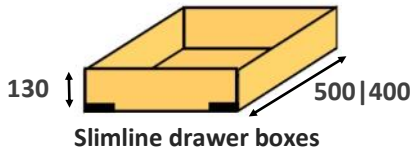

Drawer base cabinets

Solid wood assembled kitchen cabinet prices excluding vat