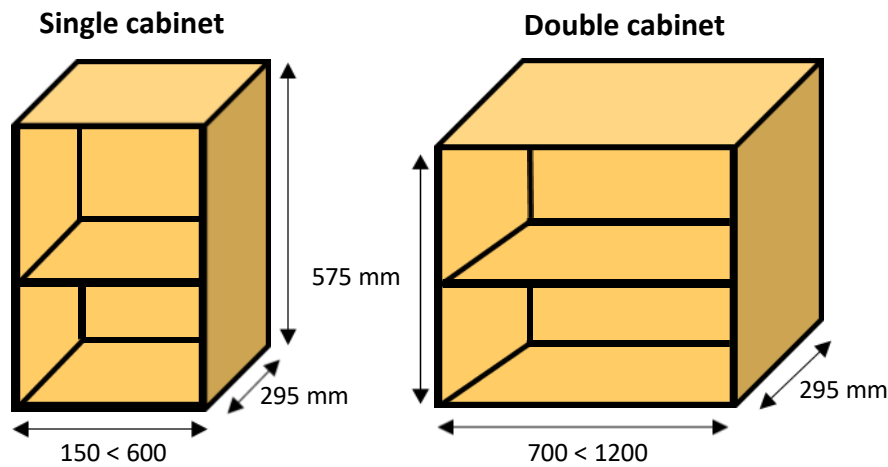

575 WALL & BRIDGING SOLID WOOD KITCHEN CABINETS				SOLID WOOD ASSEMBLED KITCHEN CABINET PRICES EXCLUDING VAT						
Width	Height	Depth		SOLID PINE	KNOTLESS PINE	PAULOWNIA WOOD	TULIP WOOD	SOLID OAK	SOLID WALNUT	
150	x	575	x	295	£91.14	£106.37	£106.37	£128.67	£166.73	£241.34
200	x	575	x	295	£95.20	£112.41	£112.41	£136.64	£182.59	£268.87
250	x	575	x	295	£98.94	£117.98	£117.98	£143.98	£197.20	£294.25
300	x	575	x	295	£103.31	£124.49	£124.49	£152.57	£214.29	£323.92
350	x	575	x	295	£115.28	£142.30	£142.30	£176.07	£261.05	£405.10
400	x	575	x	295	£117.75	£145.98	£145.98	£180.93	£270.73	£421.90
450	x	575	x	295	£120.23	£149.67	£149.67	£185.79	£280.40	£438.69
500	x	575	x	295	£122.70	£153.35	£153.35	£190.65	£290.07	£455.49
550	x	575	x	295	£125.18	£157.04	£157.04	£195.51	£299.75	£472.28
600	x	575	x	295	£127.65	£160.72	£160.72	£200.37	£309.42	£489.08
700	x	575	x	295	£181.58	£226.35	£226.35	£281.12	£425.44	£666.44
800	x	575	x	295	£186.53	£233.72	£233.72	£290.84	£444.79	£700.03
900	x	575	x	295	£191.48	£241.09	£241.09	£300.56	£464.13	£733.62
1000	x	575	x	295	£196.43	£248.46	£248.46	£310.28	£483.48	£767.21
1100	x	575	x	295	£201.38	£255.83	£255.83	£320.01	£502.83	£800.80
1200	x	575	x	295	£206.33	£263.20	£263.20	£329.73	£522.18	£834.39

Hanging brackets x 2

£8 + vat
supplied fitted

Wall brackets x 2

£3 + vat
supplied

60 mm high x 2.4 meter solid wood cornice | pelmet PRICES EXCLUDING VAT

SOLID PINE	KNOTLESS PINE	PAULOWNIA WOOD	TULIP WOOD	SOLID OAK	SOLID WALNUT
£26.10	£33.36	£33.36	£43.37	£88.64	£141.87

All our cabinets can be made to bespoke sizes