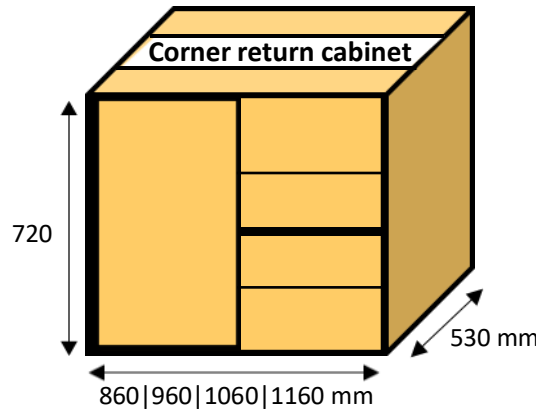

L door corner 30 x 30

Pine £8.50
Knotless £11.20
Paulownia £11.20
Tulip wood £14.25
Oak £18.75
Walnut £25.50

CLOSED CORNER BASE

SOLID WOOD KITCHEN CABINETS

Door Opening	Width	Height	Depth
300	860	720	530
400	960	720	530
500	1060	720	530
600	1160	720	530

UNFINISHED ASSEMBLED KITCHEN CABINET PRICES EXCLUDING VAT

SOLID PINE	KNOTLESS PINE	PAULOWNIA WOOD	TULIP WOOD	SOLID OAK	SOLID WALNUT
£289.32	£386.77	£386.77	£492.74	£846.58	£1,397.61
£295.92	£396.59	£396.59	£505.71	£872.37	£1,442.40
£302.52	£406.42	£406.42	£518.67	£898.17	£1,487.18
£309.12	£416.25	£416.25	£531.63	£923.97	£1,531.97