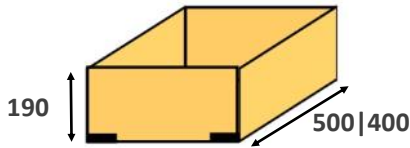

Slimline drawer boxes

Deep drawer boxes