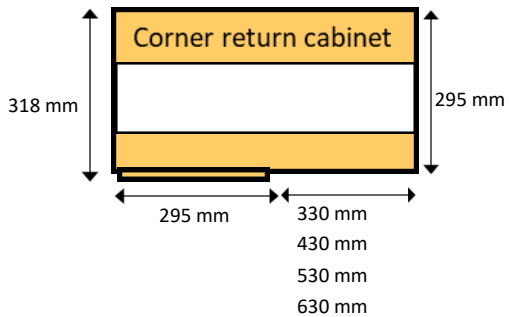

L door corner 30 x 30

Pine £8.50
Knotless £9.85
Paulownia £11.20
Tulip wood £14.25
Oak £18.75
Walnut £25.50

SLIMLINE CLOSED CORNER BASE

Door Opening	Width	Height	Depth
300	625	720	295
400	725	720	295
500	825	720	295
600	925	720	295

SOLID WOOD ASSEMBLED KITCHEN CABINET PRICES EXCLUDING VAT

SOLID PINE	KNOTLESS PINE	PAULOWNIA WOOD	TULIP WOOD	SOLID OAK	SOLID WALNUT
£204.10	£259.88	£259.88	£325.35	£513.47	£819.28
£209.05	£267.25	£267.25	£335.08	£532.82	£852.87
£214.00	£274.62	£274.62	£344.80	£552.17	£886.46
£218.95	£281.99	£281.99	£354.52	£571.51	£920.05

Folding Cabinet legs x 4

90 to 160 mm
adjustment
£10.80 + vat
supplied fitted

All our cabinets can be made to bespoke sizes

145 mm high x 2.4 meter solid wood plinth | kickboard PRICES EXCLUDING VAT

SOLID PINE	KNOTLESS PINE	PAULOWNIA WOOD	TULIP WOOD	SOLID OAK	SOLID WALNUT
£31.05	£40.73	£40.73	£53.46	£114.44	£186.65