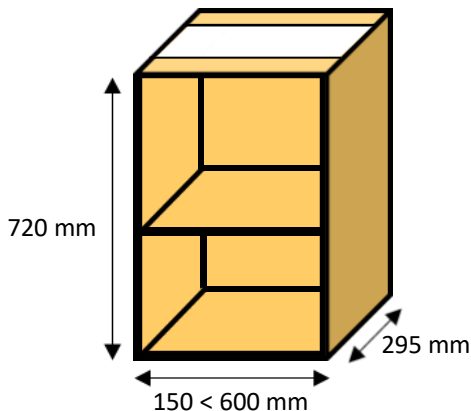

Slimline base cabinets

Solid wood assembled kitchen cabinet prices excluding vat