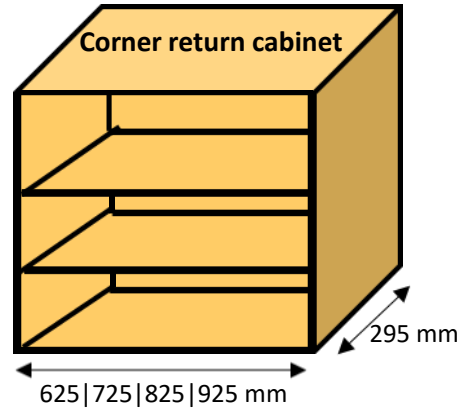

Corner return cabinet

L door corner
30 x 30