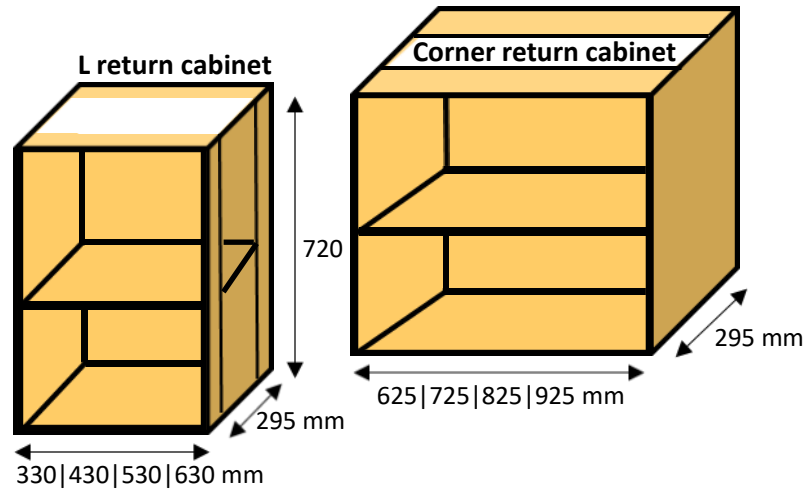

Slimline corner cabinets

Solid wood assembled kitchen cabinet prices excluding vat

1. **L door corner 30 x 30**
2. Pine £8.50
   - Knotless £11.20
   - Paulownia £11.20
   - Tulip wood £14.25
   - Oak £18.75
   - Walnut £25.50

Door Opening	SLIMLINE CORNER RETURN SOLID WOOD KITCHEN CABINETS				UNFINISHED ASSEMBLED KITCHEN CABINET PRICES EXCLUDING VAT						
	Width	Height	Depth		SOLID PINE	KNOTLESS PINE	PAULOWNIA WOOD	TULIP WOOD	SOLID OAK	SOLID WALNUT	
300	625	x	720	x	295	£202.53	£257.54	£257.54	£322.27	£507.34	£808.64
400	725	x	720	x	295	£209.13	£267.37	£267.37	£335.24	£533.14	£853.43
500	825	x	720	x	295	£215.73	£277.20	£277.20	£348.20	£558.94	£898.22
600	925	x	720	x	295	£222.33	£287.02	£287.02	£361.16	£584.74	£943.01

Door Opening	SLIMLINE L RETURN SOLID WOOD KITCHEN CABINETS				UNFINISHED ASSEMBLED KITCHEN CABINET PRICES EXCLUDING VAT						
	Width	Height	Depth		SOLID PINE	KNOTLESS PINE	PAULOWNIA WOOD	TULIP WOOD	SOLID OAK	SOLID WALNUT	
300	330	x	720	x	295	£111.98	£137.39	£137.39	£169.59	£248.15	£382.71
400	430	x	720	x	295	£116.93	£144.76	£144.76	£179.31	£267.50	£416.30
500	530	x	720	x	295	£121.88	£152.13	£152.13	£189.03	£286.85	£449.89
600	630	x	720	x	295	£126.83	£159.50	£159.50	£198.75	£306.20	£483.48