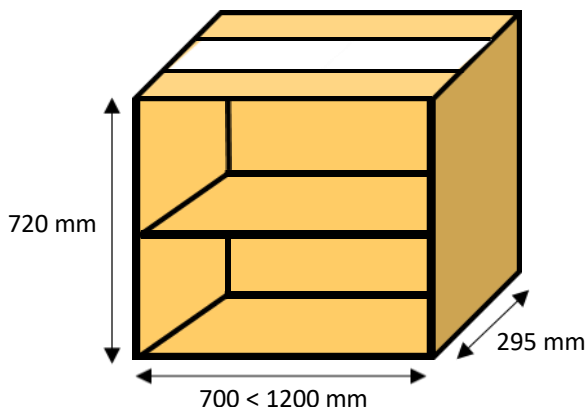

Double cabinet

Optional double unit central support