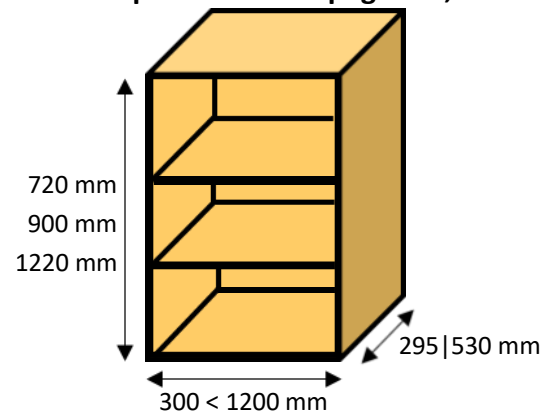

# Mantle assemblies

**Mantle assembly**

**Bridging cabinets see page 18**

**Counter top cabinets see pages 14, 19 & 20**

**All our mantle assemblies can be made to bespoke sizes & design**

<b>BACK SHELF ASSEMBLY UNFINISHED</b>				<b>SOLID PINE</b>	<b>KNOTLESS PINE</b>	<b>PAULOWNIA WOOD</b>	<b>TULIP WOOD</b>	<b>SOLID OAK</b>	<b>SOLID WALNUT</b>	
Length	Height	Thickness								
1800	x	360	x	18	£111.90	£140.94	£140.94	£175.73	£271.55	£429.35
2000	x	360	x	18	£118.50	£150.77	£150.77	£188.70	£297.35	£474.13
2200	x	360	x	18	£125.10	£160.59	£160.59	£201.66	£323.15	£518.92
2400	x	360	x	18	£131.70	£170.42	£170.42	£214.62	£348.94	£563.71
<b>MANTLE SHELVES UNFINISHED</b>				<b>SOLID PINE</b>	<b>KNOTLESS PINE</b>	<b>PAULOWNIA WOOD</b>	<b>TULIP WOOD</b>	<b>SOLID OAK</b>	<b>SOLID WALNUT</b>	
Length	Height	Depth								
1760	x	130	x	18	£110.58	£138.97	£138.97	£173.14	£266.39	£420.39
1960	x	130	x	18	£117.18	£148.80	£148.80	£186.10	£292.19	£465.18
2160	x	130	x	18	£123.78	£158.63	£158.63	£199.07	£317.99	£509.96
2360	x	130	x	18	£130.38	£168.45	£168.45	£212.03	£343.78	£554.75
1760	x	130	x	38	£165.87	£208.46	£208.46	£269.33	£532.78	£840.77
1960	x	130	x	38	£175.77	£223.20	£223.20	£289.49	£584.38	£930.35
2160	x	130	x	38	£185.67	£237.94	£237.94	£309.66	£635.97	£1,019.93
2360	x	130	x	38	£195.57	£252.68	£252.68	£329.82	£687.57	£1,109.50
<b>18 mm END PANELS</b>				<b>SOLID PINE</b>	<b>KNOTLESS PINE</b>	<b>PAULOWNIA WOOD</b>	<b>TULIP WOOD</b>	<b>SOLID OAK</b>	<b>SOLID WALNUT</b>	
Length	Width	Thickness								
720	x	600	x	18	£76.26	£87.88	£87.88	£105.73	£132.25	£187.49
900	x	600	x	18	£82.20	£96.72	£96.72	£117.40	£155.46	£227.80
1220	x	600	x	18	£92.76	£112.44	£112.44	£138.14	£196.74	£299.46
1440	x	600	x	18	£100.02	£123.25	£123.25	£152.40	£225.12	£348.73
1620	x	600	x	18	£105.96	£132.10	£132.10	£164.07	£248.33	£389.04
1940	x	600	x	18	£116.52	£147.82	£147.82	£184.81	£289.61	£460.70