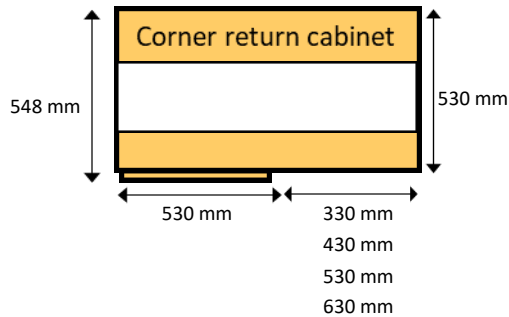

L door corner 30 x 30

Pine £8.50
Knotless £11.20
Paulownia £11.20
Tulip wood £14.25
Oak £18.75
Walnut £25.50

CLOSED CORNER BASE

SOLID WOOD KITCHEN CABINETS

Door Opening	Width	Height	Depth
300	860	720	530
400	960	720	530
500	1060	720	530
600	1160	720	530

UNFINISHED ASSEMBLED KITCHEN CABINET PRICES EXCLUDING VAT

SOLID PINE	KNOTLESS PINE	PAULOWNIA WOOD	TULIP WOOD	SOLID OAK	SOLID WALNUT
£289.32	£386.77	£386.77	£492.74	£846.58	£1,397.61
£295.92	£396.59	£396.59	£505.71	£872.37	£1,442.40
£302.52	£406.42	£406.42	£518.67	£898.17	£1,487.18
£309.12	£416.25	£416.25	£531.63	£923.97	£1,531.97