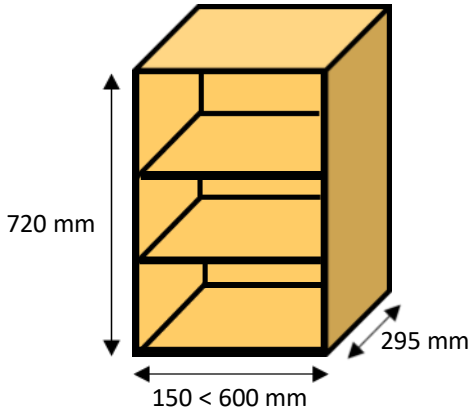

720 wall cabinets

Solid wood assembled kitchen cabinet prices excluding vat