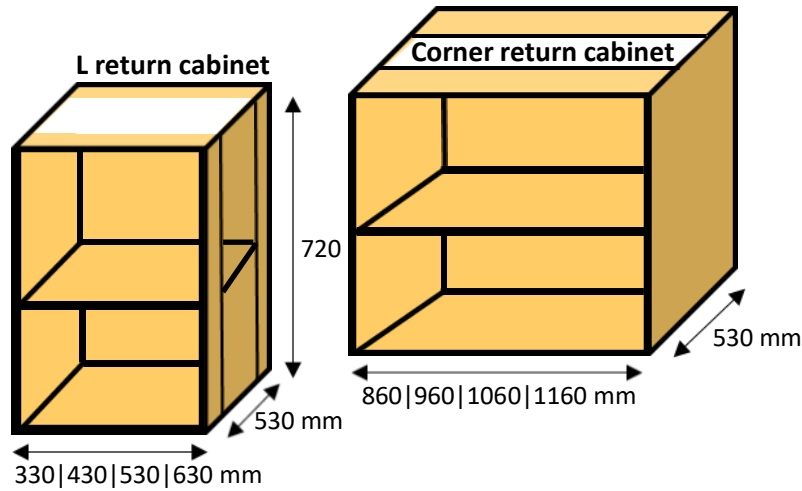

L corner cabinets

Solid wood assembled kitchen cabinet prices excluding vat

1. **L door corner 30 x 30**
2. Pine £8.50
   - Knotless £11.20
   - Paulownia £11.20
   - Tulip wood £14.25
   - Oak £18.75
   - Walnut £25.50

Door Opening	STANDARD CORNER RETURN SOLID WOOD KITCHEN CABINETS			UNFINISHED ASSEMBLED KITCHEN CABINET PRICES EXCLUDING VAT					
	Width	Height	Depth	SOLID PINE	KNOTLESS PINE	PAULOWNIA WOOD	TULIP WOOD	SOLID OAK	SOLID WALNUT
300	860	x 720	x 530	£241.80	£273.23	£316.01	£399.41	£660.84	£1,075.13
400	960	x 720	x 530	£248.40	£281.20	£325.84	£412.37	£686.63	£1,119.92
500	1060	x 720	x 530	£255.00	£289.17	£335.67	£425.33	£712.43	£1,164.71
600	1160	x 720	x 530	£261.60	£297.13	£345.49	£438.30	£738.23	£1,209.50

Door Opening	STANDARD L RETURN SOLID WOOD KITCHEN CABINETS			UNFINISHED ASSEMBLED KITCHEN CABINET PRICES EXCLUDING VAT					
	Width	Height	Depth	SOLID PINE	KNOTLESS PINE	PAULOWNIA WOOD	TULIP WOOD	SOLID OAK	SOLID WALNUT
300	330	x 720	x 530	£141.18	£180.87	£180.87	£226.95	£362.31	£580.90
400	430	x 720	x 530	£147.78	£190.69	£190.69	£239.91	£388.10	£625.68
500	530	x 720	x 530	£154.38	£200.52	£200.52	£252.88	£413.90	£670.47
600	630	x 720	x 530	£160.98	£210.35	£210.35	£265.84	£439.70	£715.26