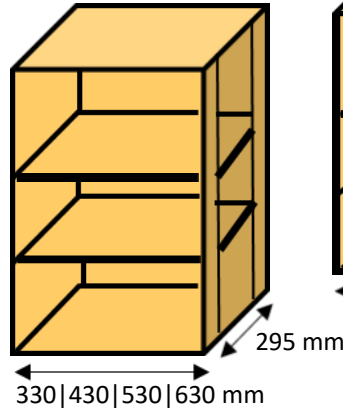

L return cabinet