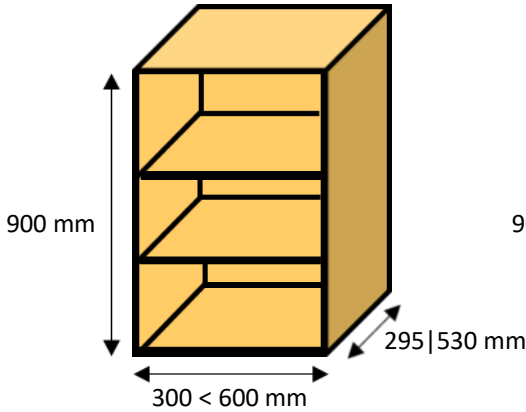

900 countertop cabinets

Solid wood assembled kitchen cabinet prices excluding vat