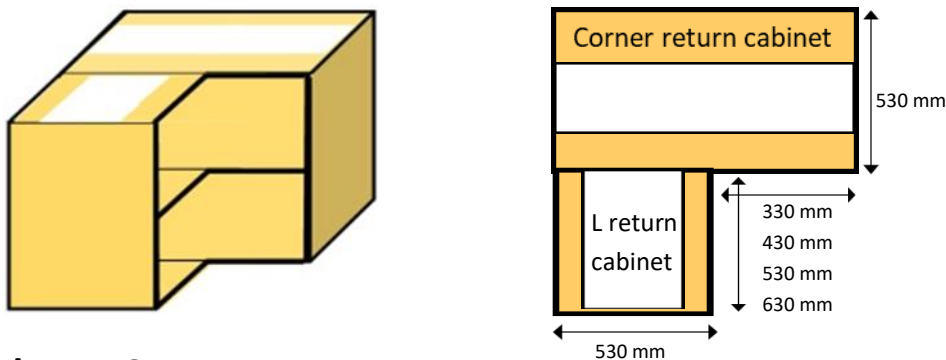

L corner cabinet assembly options

Folding Cabinet legs x 6

90 to 160 mm adjustment
£10.80 + vat
supplied fitted

All our cabinets can be made to bespoke sizes

145 mm high x 2.4 meter solid wood plinth | kickboard PRICES EXCLUDING VAT					
SOLID PINE	KNOTLESS PINE	PAULOWNIA WOOD	TULIP WOOD	SOLID OAK	SOLID WALNUT
£31.05	£40.73	£40.73	£53.46	£114.44	£186.65