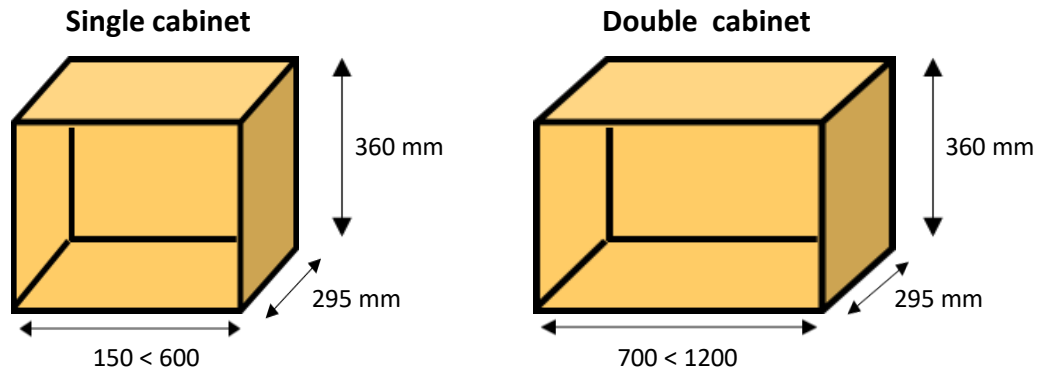

360 WALL & BRIDGING SOLID WOOD KITCHEN CABINETS				UNFINISHED ASSEMBLED KITCHEN CABINET PRICES EXCLUDING VAT						
Width	Height	Depth		SOLID PINE	KNOTLESS PINE	PAULOWNIA WOOD	TULIP WOOD	SOLID OAK	SOLID WALNUT	
150	x	360	x	295	£74.80	£84.48	£84.48	£100.76	£118.64	£161.87
200	x	360	x	295	£77.44	£88.41	£88.41	£105.95	£128.96	£179.78
250	x	360	x	295	£79.88	£92.05	£92.05	£110.75	£138.51	£196.35
300	x	360	x	295	£82.72	£96.27	£96.27	£116.32	£149.60	£215.61
350	x	360	x	295	£90.31	£107.57	£107.57	£131.23	£179.27	£267.12
400	x	360	x	295	£91.96	£110.03	£110.03	£134.47	£185.71	£278.31
450	x	360	x	295	£93.61	£112.49	£112.49	£137.71	£192.16	£289.51
500	x	360	x	295	£95.26	£114.94	£114.94	£140.95	£198.61	£300.71
550	x	360	x	295	£96.91	£117.40	£117.40	£144.19	£205.06	£311.91
600	x	360	x	295	£98.56	£119.86	£119.86	£147.43	£211.51	£323.10
700	x	360	x	295	£124.74	£153.46	£153.46	£189.62	£279.10	£431.62
800	x	360	x	295	£128.04	£158.37	£158.37	£196.11	£291.99	£454.01
900	x	360	x	295	£131.34	£163.28	£163.28	£202.59	£304.89	£476.40
1000	x	360	x	295	£134.64	£168.20	£168.20	£209.07	£317.79	£498.80
1100	x	360	x	295	£137.94	£173.11	£173.11	£215.55	£330.69	£521.19
1200	x	360	x	295	£141.24	£178.02	£178.02	£222.03	£343.59	£543.59

Hanging brackets x 2

£8 + vat
supplied fitted

Wall brackets x 2

£3 + vat
supplied

60 mm high x 2.4 meter solid wood cornice | pelmet PRICES EXCLUDING VAT

SOLID PINE	KNOTLESS PINE	PAULOWNIA WOOD	TULIP WOOD	SOLID OAK	SOLID WALNUT
£26.10	£33.36	£33.36	£43.37	£88.64	£141.87

All our cabinets can be made to bespoke sizes