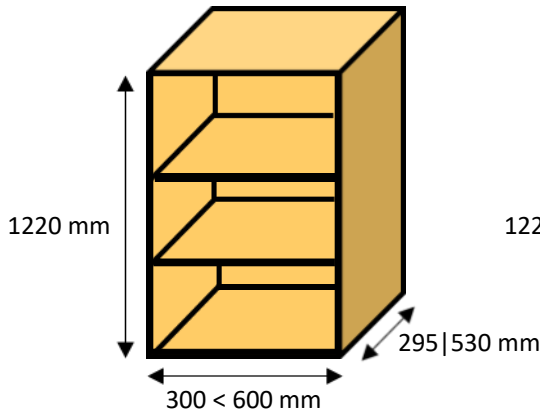

1220 countertop cabinets

Solid wood assembled kitchen cabinet prices excluding vat