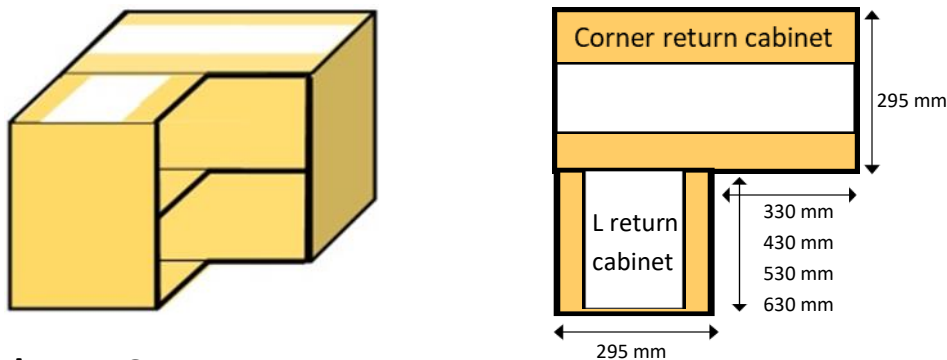

L corner cabinet assembly options

Folding Cabinet legs x 6

90 to 160 mm
adjustment
£10.80 + vat
supplied fitted

All our cabinets can be made to bespoke sizes

145 mm high x 2.4 meter solid wood plinth | kickboard PRICES EXCLUDING VAT					
SOLID PINE	KNOTLESS PINE	PAULOWNIA WOOD	TULIP WOOD	SOLID OAK	SOLID WALNUT
£31.05	£40.73	£40.73	£53.46	£114.44	£186.65