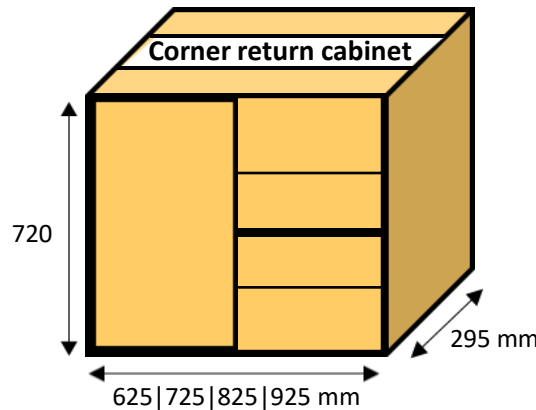

L door corner 30 x 30

Pine £8.50
Knotless £9.85
Paulownia £11.20
Tulip wood £14.25
Oak £18.75
Walnut £25.50

SLIMLINE CLOSED CORNER BASE

Door Opening	Width	Height	Depth
300	625	720	295
400	725	720	295
500	825	720	295
600	925	720	295

SOLID WOOD ASSEMBLED KITCHEN CABINET PRICES EXCLUDING VAT

SOLID PINE	KNOTLESS PINE	PAULOWNIA WOOD	TULIP WOOD	SOLID OAK	SOLID WALNUT
£204.10	£259.88	£259.88	£325.35	£513.47	£819.28
£209.05	£267.25	£267.25	£335.08	£532.82	£852.87
£214.00	£274.62	£274.62	£344.80	£552.17	£886.46
£218.95	£281.99	£281.99	£354.52	£571.51	£920.05

Folding Cabinet legs x 4

90 to 160 mm
adjustment
£10.80 + vat
supplied fitted

All our cabinets can be made to bespoke sizes

145 mm high x 2.4 meter solid wood plinth | kickboard PRICES EXCLUDING VAT

SOLID PINE	KNOTLESS PINE	PAULOWNIA WOOD	TULIP WOOD	SOLID OAK	SOLID WALNUT
£31.05	£40.73	£40.73	£53.46	£114.44	£186.65