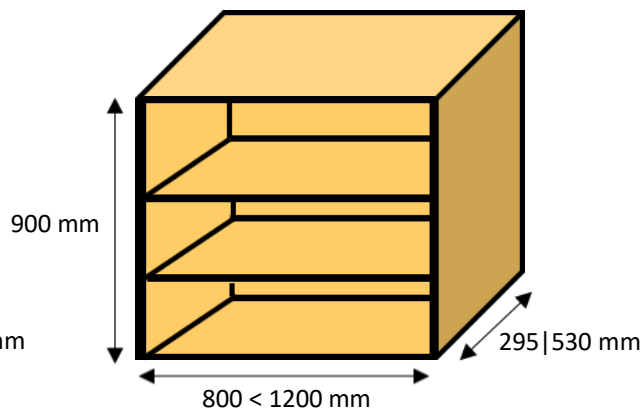

Double cabinet

Optional double unit central support