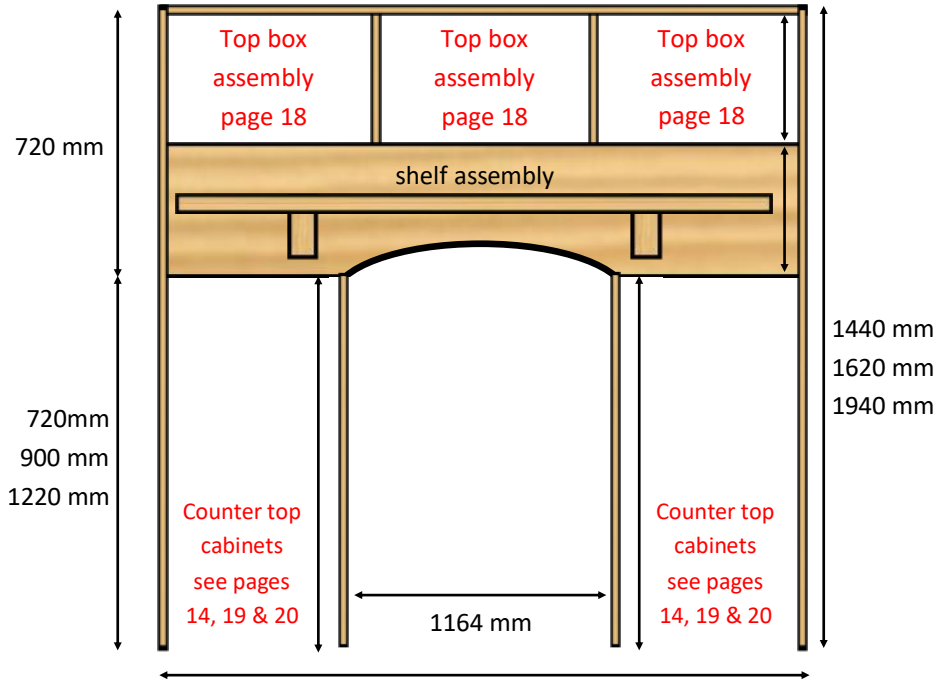

# Mantle assemblies

**Mantle assembly**

**Bridging cabinets see page 18**

**Counter top cabinets see pages 14, 19 & 20**

**All our mantle assemblies can be made to bespoke sizes & design**

<b>BACK SHELF ASSEMBLY UNFINISHED</b>				<b>SOLID PINE</b>	<b>KNOTLESS PINE</b>	<b>PAULOWNIA WOOD</b>	<b>TULIP WOOD</b>	<b>SOLID OAK</b>	<b>SOLID WALNUT</b>	
Length	Height	Thickness								
1800	x	360	x	18	£111.90	£140.94	£140.94	£175.73	£271.55	£429.35
2000	x	360	x	18	£118.50	£150.77	£150.77	£188.70	£297.35	£474.13
2200	x	360	x	18	£125.10	£160.59	£160.59	£201.66	£323.15	£518.92
2400	x	360	x	18	£131.70	£170.42	£170.42	£214.62	£348.94	£563.71
<b>MANTLE SHELVES UNFINISHED</b>				<b>SOLID PINE</b>	<b>KNOTLESS PINE</b>	<b>PAULOWNIA WOOD</b>	<b>TULIP WOOD</b>	<b>SOLID OAK</b>	<b>SOLID WALNUT</b>	
Length	Height	Depth								
1760	x	130	x	18	£110.58	£138.97	£138.97	£173.14	£266.39	£420.39
1960	x	130	x	18	£117.18	£148.80	£148.80	£186.10	£292.19	£465.18
2160	x	130	x	18	£123.78	£158.63	£158.63	£199.07	£317.99	£509.96
2360	x	130	x	18	£130.38	£168.45	£168.45	£212.03	£343.78	£554.75
1760	x	130	x	38	£165.87	£208.46	£208.46	£269.33	£532.78	£840.77
1960	x	130	x	38	£175.77	£223.20	£223.20	£289.49	£584.38	£930.35
2160	x	130	x	38	£185.67	£237.94	£237.94	£309.66	£635.97	£1,019.93
2360	x	130	x	38	£195.57	£252.68	£252.68	£329.82	£687.57	£1,109.50
<b>18 mm END PANELS</b>				<b>SOLID PINE</b>	<b>KNOTLESS PINE</b>	<b>PAULOWNIA WOOD</b>	<b>TULIP WOOD</b>	<b>SOLID OAK</b>	<b>SOLID WALNUT</b>	
Length	Width	Thickness								
720	x	600	x	18	£76.26	£87.88	£87.88	£105.73	£132.25	£187.49
900	x	600	x	18	£82.20	£96.72	£96.72	£117.40	£155.46	£227.80
1220	x	600	x	18	£92.76	£112.44	£112.44	£138.14	£196.74	£299.46
1440	x	600	x	18	£100.02	£123.25	£123.25	£152.40	£225.12	£348.73
1620	x	600	x	18	£105.96	£132.10	£132.10	£164.07	£248.33	£389.04
1940	x	600	x	18	£116.52	£147.82	£147.82	£184.81	£289.61	£460.70