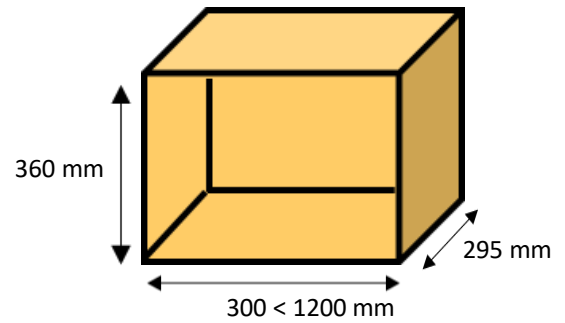

Bridging cabinets see page 18