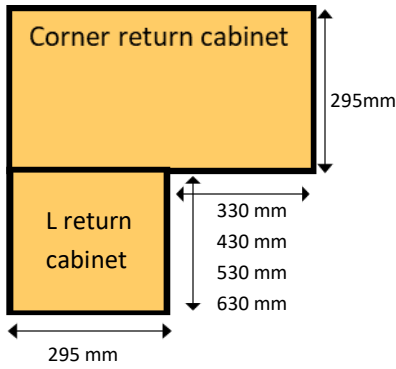

720 wall corner cabinets

Solid wood assembled kitchen cabinet prices excluding vat