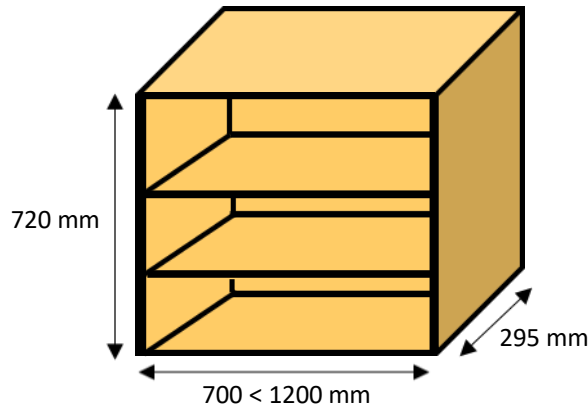

Double cabinet

Optional double unit central support