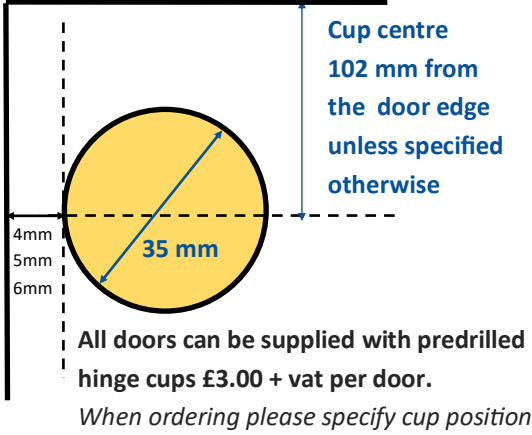

Soft close door hinges for full overlay, inset or inframe doors