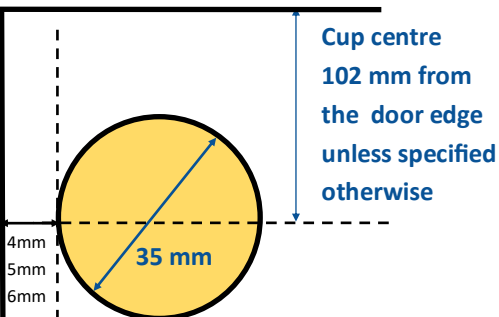

Soft close door hinges for full overlay, inset or inframe doors

All doors can be supplied with predrilled hinge cups £3.00 + vat per door.
When ordering please specify cup position

Concealed soft close door hinge
110 degree opening with full adjustment
2 x soft close hinges including mounting plates (0, 2 or 4 mm) & screws
£8.50 + vat.
When ordering please specify door mounting and plate height