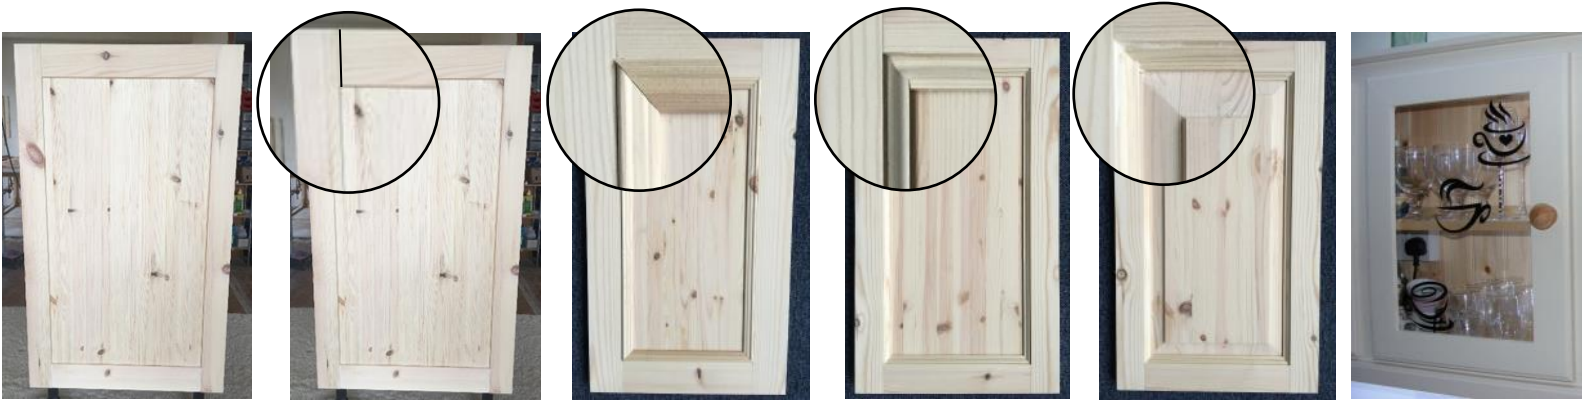

To place an order you can either specify door/drawer height & width or specify the cabinet type, height & width. For bespoke size please specify height & width.

Please be aware that online image of colours might vary from the paint colour once it has been applied, methods of application and light conditions will also vary the shade of the paint colour.

Solid wood kitchen 18/20 mm doors brochure [click here](#) Solid wood kitchen cabinets [click here](#)

Yorkshire Pine Factory

www.yorkshirepinefactory.co.uk - 07821172061

24mm SOLID PINE & KNOTLESS PINE CABINET DOORS

Traditional shaker

Detailed shaker

Beaded shaker

Classic shaker

Victorian shaker

Glazed option

10% surcharge

Outer door edge options