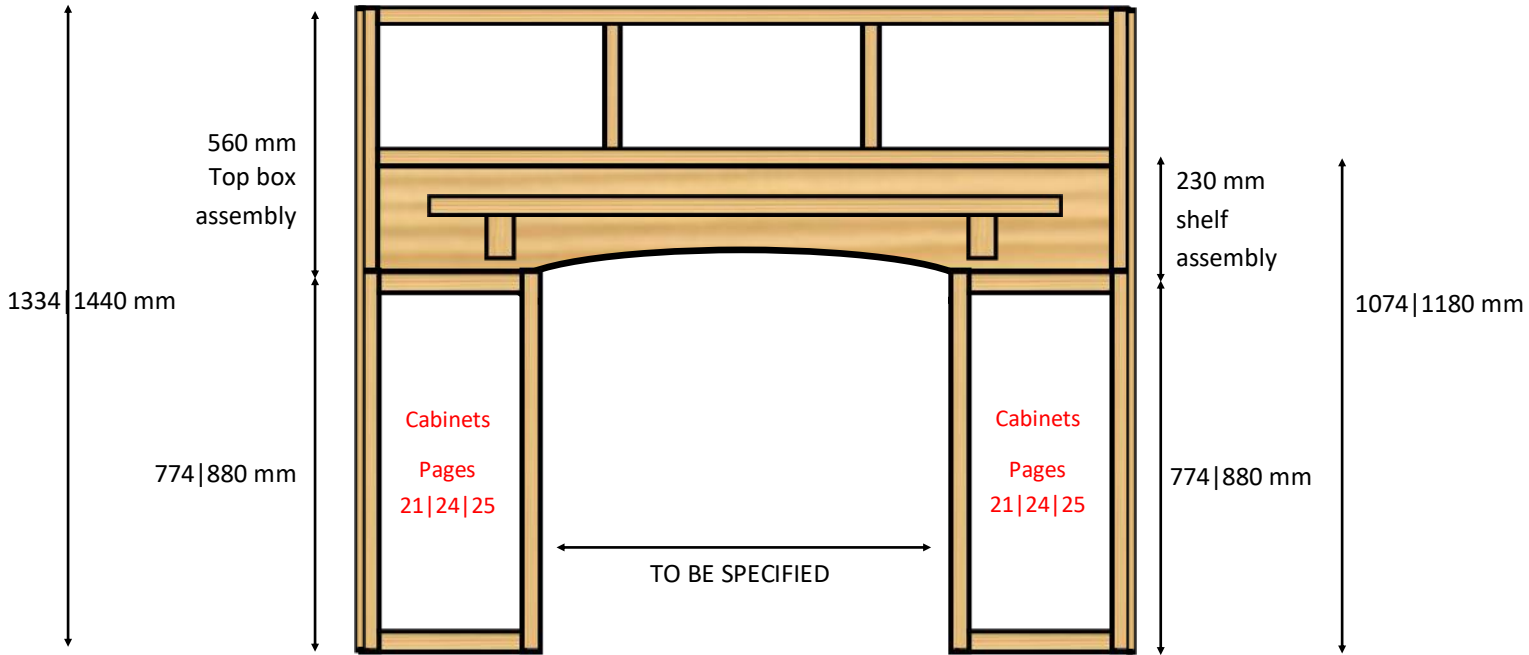

Shaker top box assembly

UNIT	LIST PRICE	INCLUDING VAT
1800	£588	£706
2000	£618	£742
2200	£646	£775
2400	£676	£811
BESPOKE SIZE	£736	£883

Cottage top box assembly

UNIT	LIST PRICE	INCLUDING VAT
300	£559	£670
400	£587	£705
500	£614	£736
600	£642	£771
BESPOKE SIZE	£699	£839

Plain top box assembly

UNIT	LIST PRICE	INCLUDING VAT
300	£529	£635
400	£556	£667
500	£581	£698
600	£608	£730
BESPOKE SIZE	£662	£795

End & closing panels for the assembly	LIST PRICE	INCLUDING VAT
Plain end panels	£150	£180
T&G end panels	£225	£270
Plain cornice	£20	£24
Royal cornice	£35	£42
Plain corbels	£20	£24
Bespoke corbels	P.O.A.	-

SHELF	LIST PRICE	INCLUDING VAT
30 mm		
1800	£95	£114
2000	£125	£150
2200	£150	£180
2400	£175	£210
BESPOKE SIZE	£200	£240

SHELF	LIST PRICE	INCLUDING VAT
40 mm		
1800	£125	£150
2000	£150	£180
2200	£175	£210
2400	£195	£234
BESPOKE SIZE	£225	£270