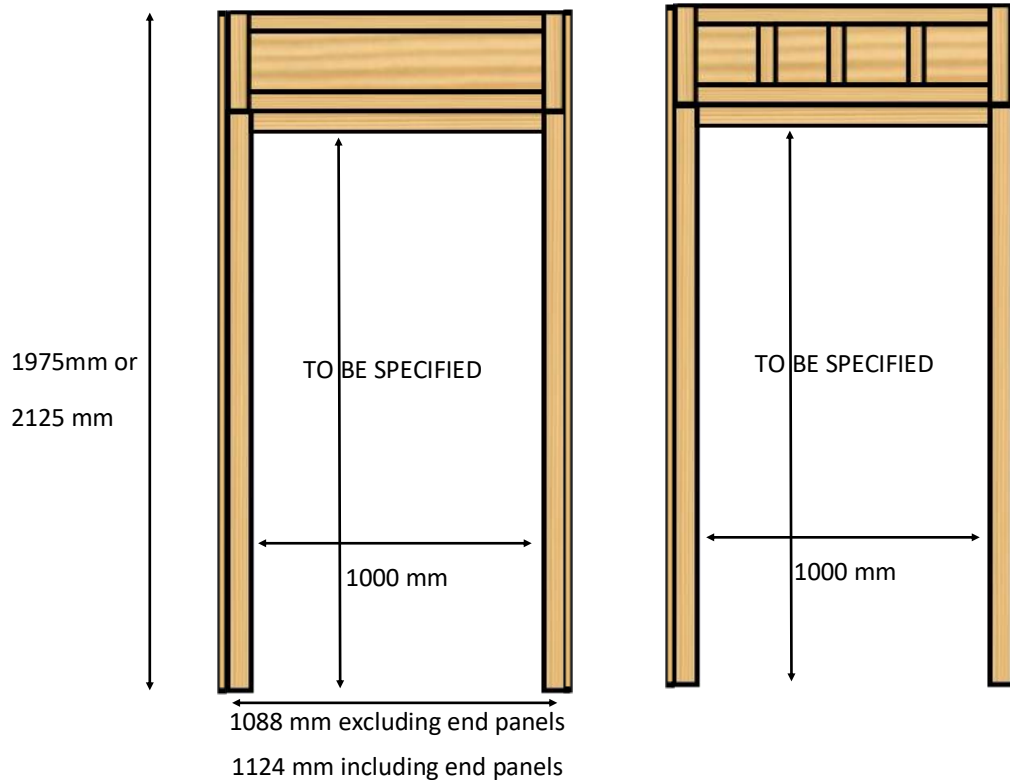

Shaker top box assembly

INTERNAL	LIST	INC
WIDTH	PRICE	VAT
1000	£788	£934
BESPOKE WIDTH	£936	£1123

Cottage top box assembly

INTERNAL	LIST	INC
WIDTH	PRICE	VAT
1000	£746	£895
BESPOKE WIDTH	£884	£1061

Plain top box assembly

INTERNAL	LIST	INC
WIDTH	PRICE	VAT
1000	£700	£840
BESPOKE WIDTH	£824	£989

Bottle assembly

INTERNAL	LIST	INC
WIDTH	PRICE	VAT
1000	£450	£540
BESPOKE WIDTH	£512	£614

End & closing panels for the assembly	LIST PRICE	INCLUDING VAT
Plain end panels	£100	£120
T&G end panels	£150	£180
Plain cornice	£20	£24
Royal cornice	£35	£42